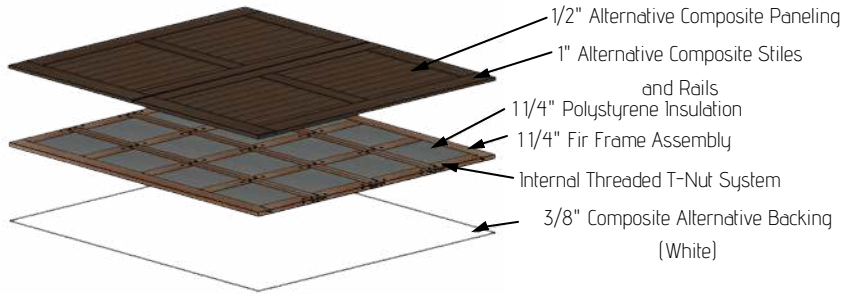

DURA-EEZ™ GARAGE DOOR SPEC SHEET

How It's Made

Features & Benefits

- Stain, Split and Rot Resistant
- Real Wood like appearance
- Water Resistant Material
- 2 1/2" Thick insulated Panels
- Wind Load Certified
- Easy to Clean with Water and Mild Detergents

Panel & Sticking Options | Wood Grain

Panel & Sticking Options | Paint