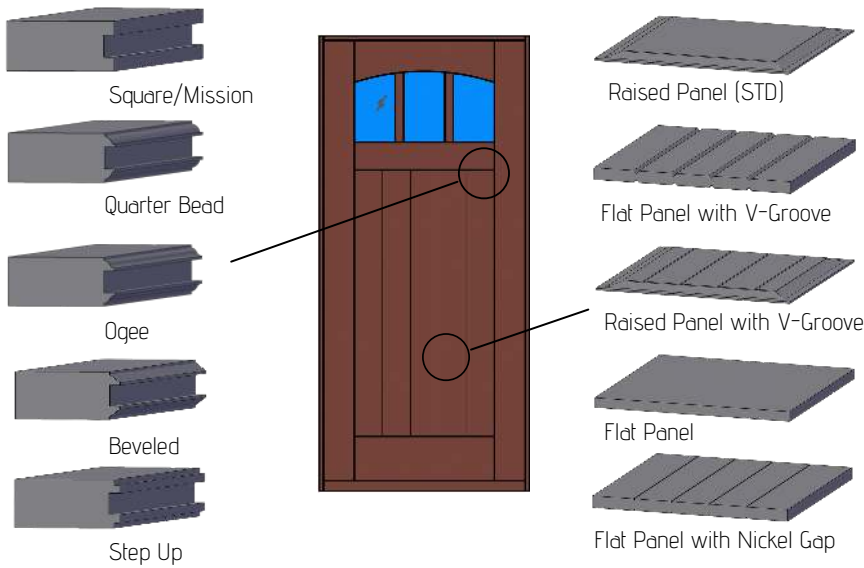

DURA-EEZ™ ENTRY DOOR SPEC SHEET

How It's Made

Features & Benefits

- 2 1/4" Thick Door Slabs
- LVL Core Construction
- Multi-Point locking mechanisms
- Split Species is available
- Water Resistant Material
- Variety of colors both paint and wood grain to choose from
- Easy to clean with mild detergent

Panel & Sticking Options | Paint

Wood Grain Options Only

Did you know?

This patented product withstood extensive ASTM testing.