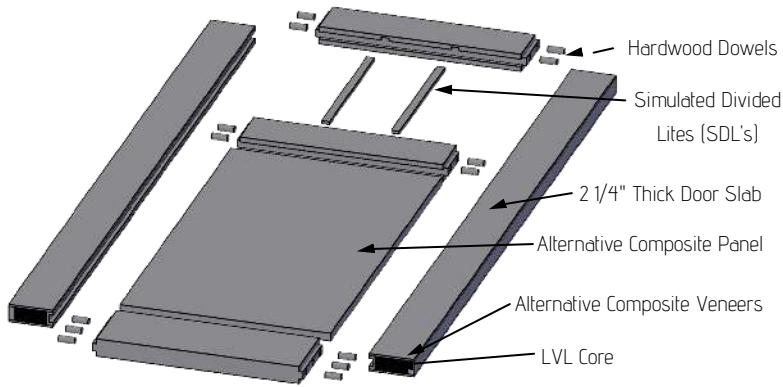

DURA-EEZ™ ENTRY DOOR SPEC SHEET

How It's Made

Features & Benefits

- 2 1/4" Thick Door Slabs
- LVL Core Construction
- Multi-Point locking mechanisms
- Split Species is available
- Water Resistant Material
- Variety of colors both paint and wood grain to choose from
- Easy to clean with mild detergent

Panel & Sticking Options | Paint

Wood Grain Options Only

Did you know?

This patented product withstood extensive ASTM testing.